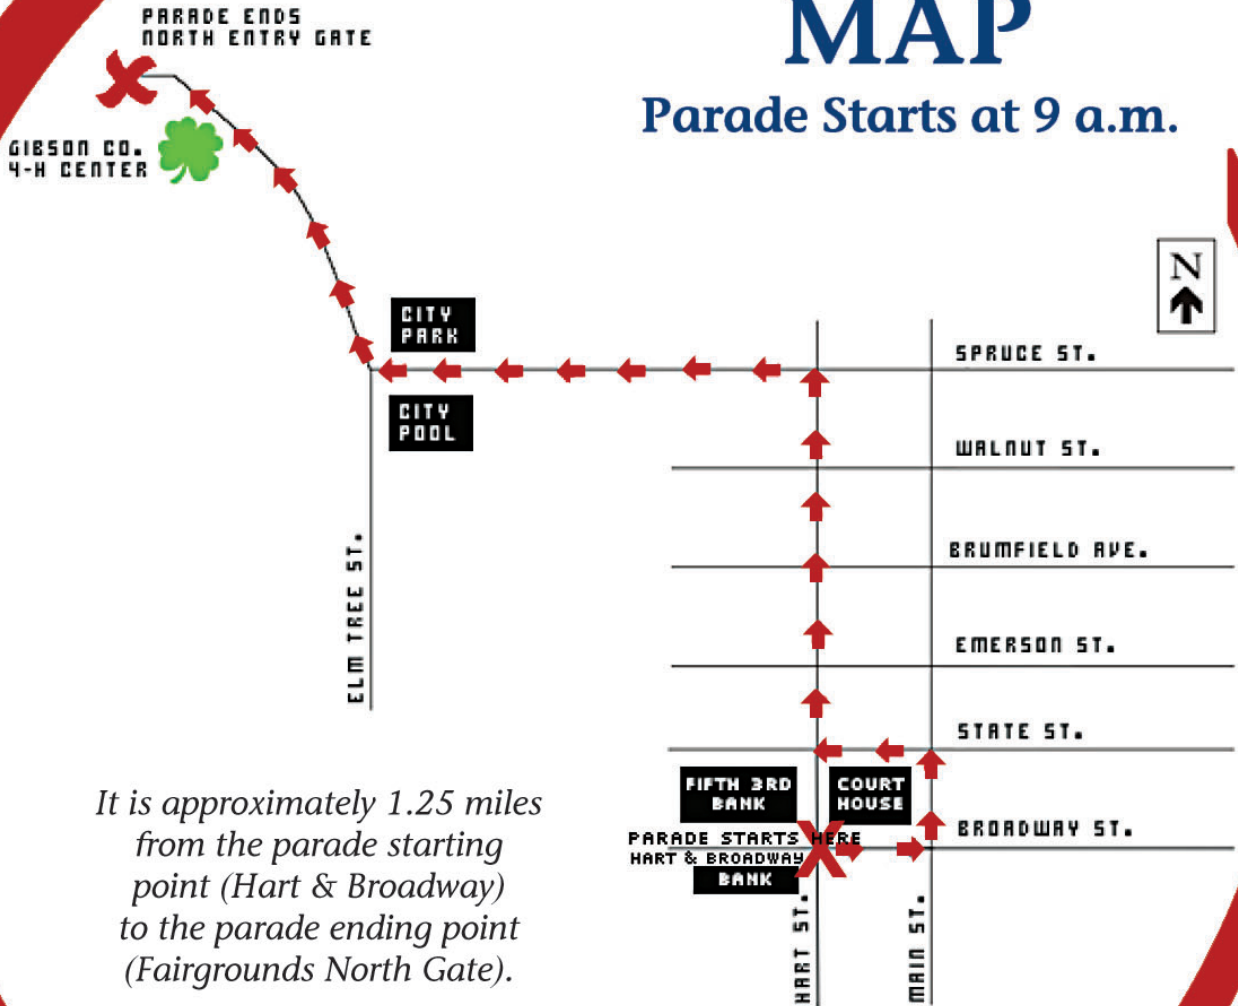

# 2007 PARADE MAP

Parade Starts at 9 a.m.

*It is approximately 1.25 miles from the parade starting point (Hart & Broadway) to the parade ending point (Fairgrounds North Gate).*

## 121st Labor Day Celebration Princeton, Indiana