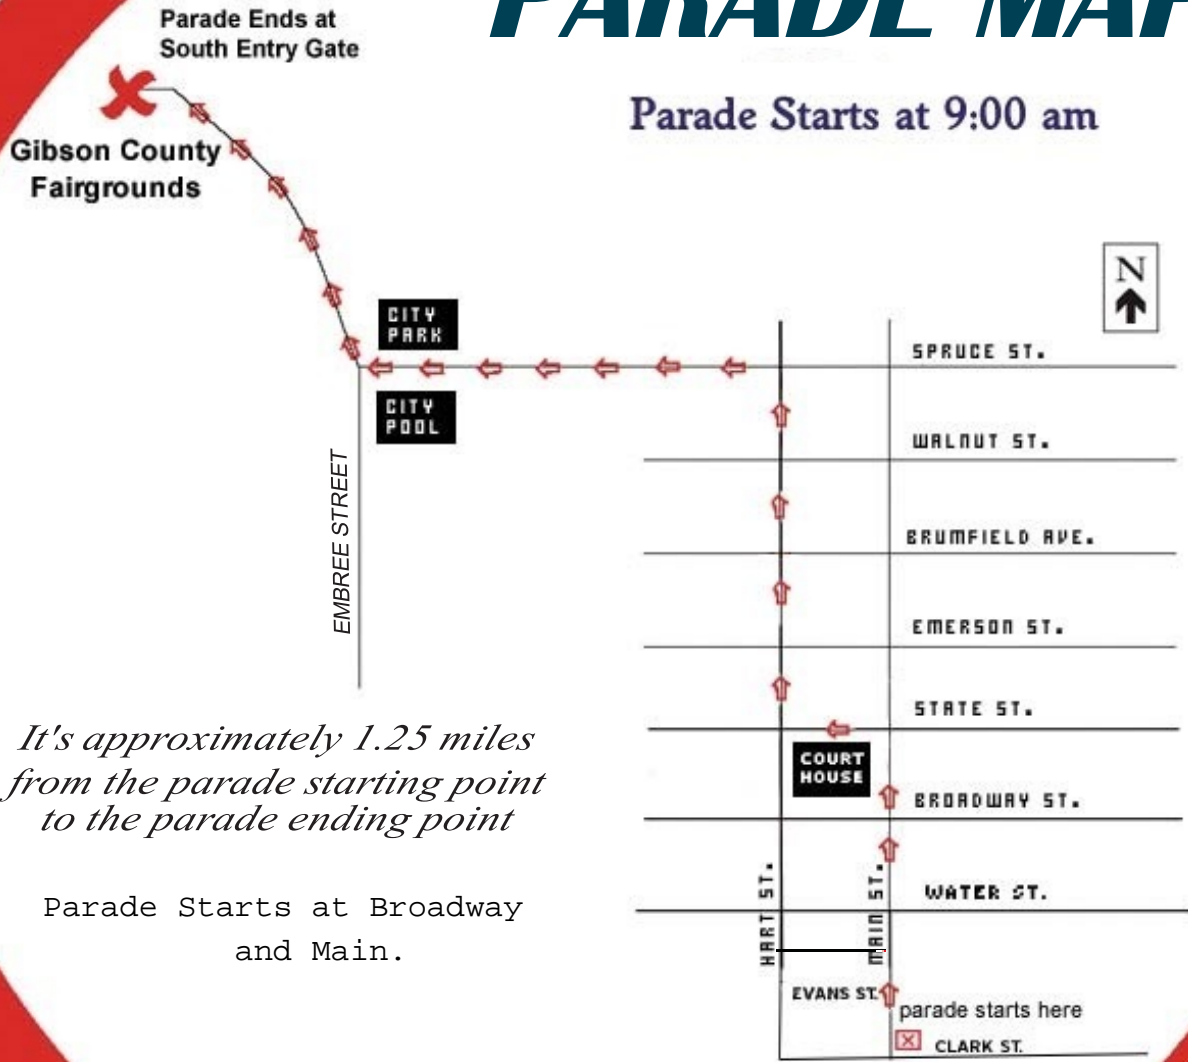

2019

PARADE MAP

Parade Starts at 9:00 am

133rd Labor Day Celebration Princeton, Indiana